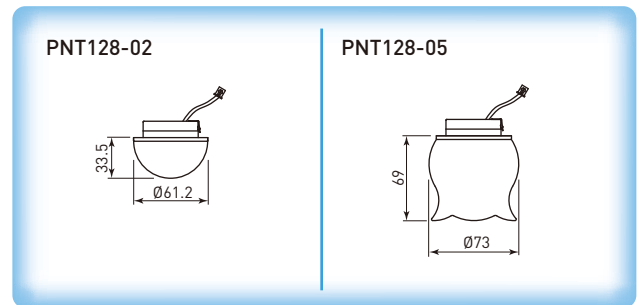

### 3.5W LED Pendant Light PNT128-02 & PNT128-05

- 3.5W by 1,050mA constant current
- Push-fit into PNT128 pendant module

Illustration	Article Code	Model	Light color / Finish
		<b>PNT128-02</b>	
	08.002128.221	PNT128-02NB-CW	cool white / bright silver
	08.002128.411	PNT128-02ABN-WW	warm white / brushed stainless
		<b>PNT128-05</b>	
	08.002130.221	PNT128-05NB-CW	cool white / bright silver
	08.002130.411	PNT128-05ABN-WW	warm white / brushed stainless

### 3.5W LED Pendant Light PNT128-04 & PNT128-20

- 3.5W by 1,050mA constant current
- Push-fit into PNT128 pendant module

Illustration	Article Code	Model	Light color / Finish
		<b>PNT128-04</b>	
	08.002129.221	PNT128-04NB-CW	cool white / bright silver
	08.002129.411	PNT128-04ABN-WW	warm white / brushed stainless
		<b>PNT128-20</b>	
	08.002137.221	PNT128-20NB-CW	cool white / bright silver
	08.002137.411	PNT128-20ABN-WW	warm white / brushed stainless