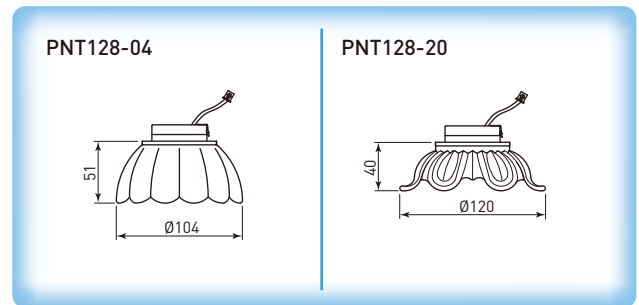

### 3.5W LED Pendant Light PNT128-02 & PNT128-05

- 3.5W by 1,050mA constant current
- Push-fit into PNT128 pendant module

Illustration	Article Code	Model	Light color / Finish
		<b>PNT128-02</b>	
	08.002128.221	PNT128-02NB-CW	cool white / bright silver
	08.002128.411	PNT128-02ABN-WW	warm white / brushed stainless
		<b>PNT128-05</b>	
	08.002130.221	PNT128-05NB-CW	cool white / bright silver
	08.002130.411	PNT128-05ABN-WW	warm white / brushed stainless

### 3.5W LED Pendant Light PNT128-04 & PNT128-20

- 3.5W by 1,050mA constant current
- Push-fit into PNT128 pendant module

Illustration	Article Code	Model	Light color / Finish
		<b>PNT128-04</b>	
	08.002129.221	PNT128-04NB-CW	cool white / bright silver
	08.002129.411	PNT128-04ABN-WW	warm white / brushed stainless
		<b>PNT128-20</b>	
	08.002137.221	PNT128-20NB-CW	cool white / bright silver
	08.002137.411	PNT128-20ABN-WW	warm white / brushed stainless