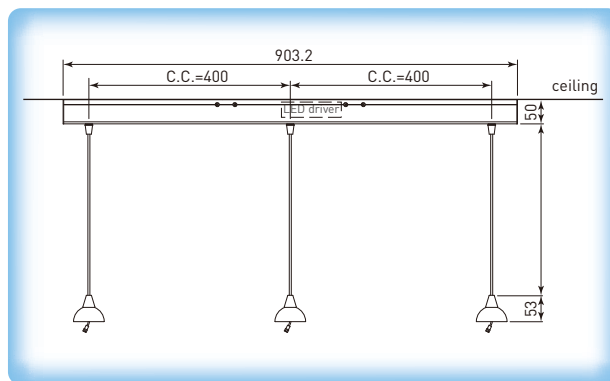

## Trio-Linear Pendant Module SCL304-PNT128

- Linear surface mounting on ceiling
- With LD1050.3 LED driver for 10.5W
- LED light not included, to be selected and sold separately
- Various length of fiber glass DC wire length (WL) adjustable (shortened) with 300mm range

Illustration	Article Code	Model	Wire Length (WL)
		• Finish: bright silver	
	08.143000.201	SCL304-PNT128NB-WL32	320mm
	08.243000.201	SCL304-PNT128NB-WL82	820mm
	08.343000.201	SCL304-PNT128NB-WL132	1,320mm
	08.443000.201	SCL304-PNT128NB-WL182	1,820mm
		• Finish: brushed stainless	
	08.143000.401	SCL304-PNT128ABN-WL32	320mm
	08.243000.401	SCL304-PNT128ABN-WL82	820mm
08.343000.401	SCL304-PNT128ABN-WL132	1,320mm	
08.443000.401	SCL304-PNT128ABN-WL182	1,820mm	