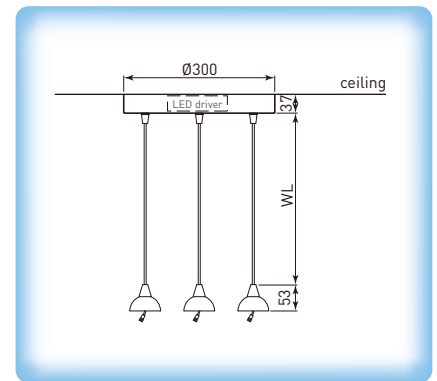

## Trio-Disc Pendant Module SCL33-PNT128

- Surface mounting on ceiling
- With LD1050.3 LED driver for 10.5W
- Steel canopy of Ø300mm in brushed stainless
- LED light not included, to be selected and sold separately
- Wire length (WL) adjustable (shortened) with 500mm range