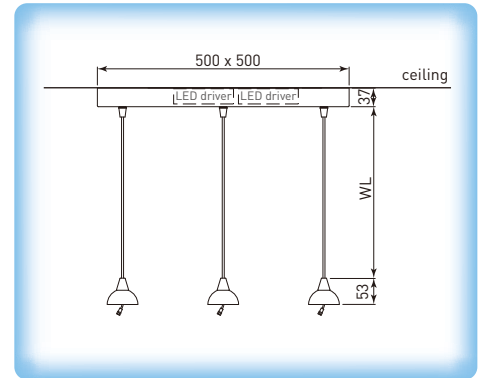

## Nona-Cubic Pendant Module SCL90-PNT128

- Surface mounting on ceiling
- With LD700.7-12 LED driver for 9 x 2.5W or 22.5W
- Steel canopy of 500 x 500mm in brushed stainless
- LED light not included, to be selected and sold separately
- Wire length (WL) adjustable (shortened) with 500mm range