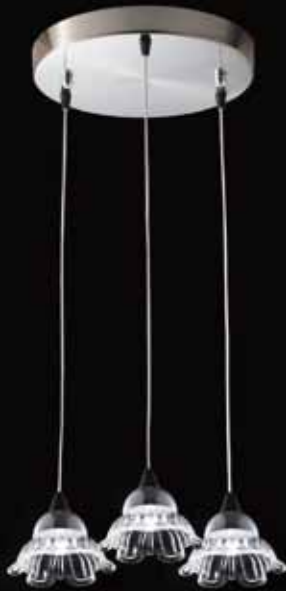

SCL33-PNT128-20NB-WL-CW

Trio-Disc Pendant Module SCL33-PNT128

- Surface mounting on ceiling
- With LD1050.3 LED driver for 10.5W
- Steel canopy of Ø300mm in brushed stainless
- LED light not included, to be selected and sold separately
- Wire length (WL) adjustable (shortened) with 500mm range