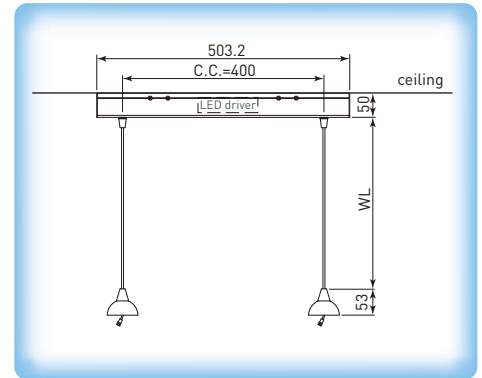

## Duo-Linear Pendant Module SCL204-PNT128

- Linear surface mounting on ceiling
- With LD1050.2 LED driver for 7W
- LED light not included, to be selected and sold separately
- Various length of fiber glass DC wire length (WL) adjustable (shortened) with 300mm range