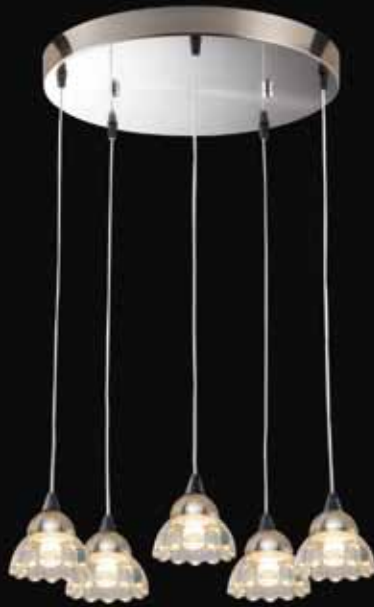

### 3.5W LED Pendant Light PNT128-02 & PNT128-05

- 3.5W by 1,050mA constant current
- Push-fit into PNT128 pendant module

Illustration	Article Code	Model	Light color / Finish
		<b>PNT128-02</b>	
	08.002128.221	PNT128-02NB-CW	cool white / bright silver
	08.002128.411	PNT128-02ABN-WW	warm white / brushed stainless
		<b>PNT128-05</b>	
	08.002130.221	PNT128-05NB-CW	cool white / bright silver
	08.002130.411	PNT128-05ABN-WW	warm white / brushed stainless

### 3.5W LED Pendant Light PNT128-04 & PNT128-20

- 3.5W by 1,050mA constant current
- Push-fit into PNT128 pendant module

Illustration	Article Code	Model	Light color / Finish
		<b>PNT128-04</b>	
	08.002129.221	PNT128-04NB-CW	cool white / bright silver
	08.002129.411	PNT128-04ABN-WW	warm white / brushed stainless
		<b>PNT128-20</b>	
	08.002137.221	PNT128-20NB-CW	cool white / bright silver
	08.002137.411	PNT128-20ABN-WW	warm white / brushed stainless

## Trio-Disc Pendant Module SCL33-PNT128

- Surface mounting on ceiling
- With LD1050.3 LED driver for 10.5W
- Steel canopy of Ø300mm in brushed stainless
- LED light not included, to be selected and sold separately
- Wire length (WL) adjustable (shortened) with 500mm range

Illustration	Article Code	Model	Wire Length (WL)	
<p>SCL33-PNT128ABN-WL</p>		• Finish: pendant cap in bright silver, steel canopy in brushed stainless		
	08.236000.201	SCL33-PNT128NB-WL82	820mm	
	08.436000.201	SCL33-PNT128NB-WL182	1,820mm	
			• Finish: brushed stainless	
	08.236000.401	SCL33-PNT128ABN-WL82	820mm	
	08.436000.401	SCL33-PNT128ABN-WL182	1,820mm	