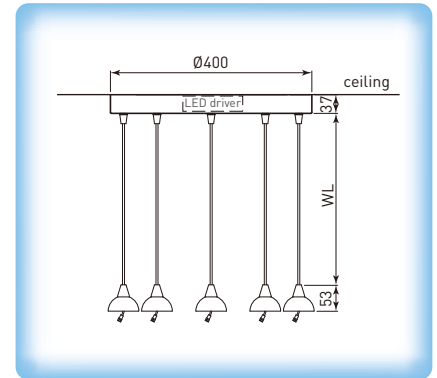

## Quinqu-Disc Pendant Module SCL54-PNT128

- Surface mounting on ceiling
- With LD1050.5 LED driver for 17.5W
- Steel canopy of Ø400mm in brushed stainless
- LED light not included, to be selected and sold separately
- Wire length (WL) adjustable (shortened) with 500mm range 500mm L. (but not to cut)