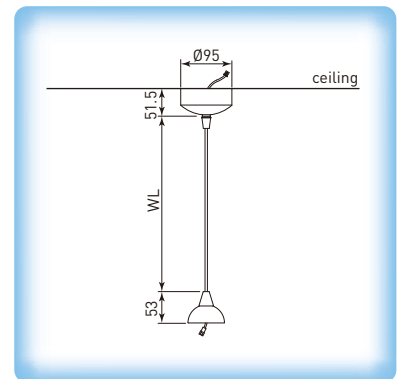

## Uno-Disc Pendant Module SCL-PNT128

- Surface mounting on ceiling
- With LD1050.1 LED driver for 3.5W
- LED light not included, to be selected and sold separately
- Various lengths of fiber glass DC wire (WL) available